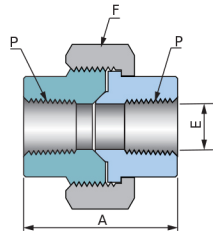

Pipe
Union
PU

Connects Male Pipe to Male Pipe

Part No.	Pipe Size	Dimensions (mm)		
	P	A	E	F
Pressure Rating, 3000psig				
PU-08	1/2	49.2	17.0	46
PU-12	1/4	57.2	22.0	54
PU-16	3/8	62.2	28.0	63
Pressure Rating, 6000psig				
PU-08-6K	1/2	58.3	17.0	54
PU-12-6K	3/4	64.3	22.0	63
PU-16-6K	1	72.4	28.0	82